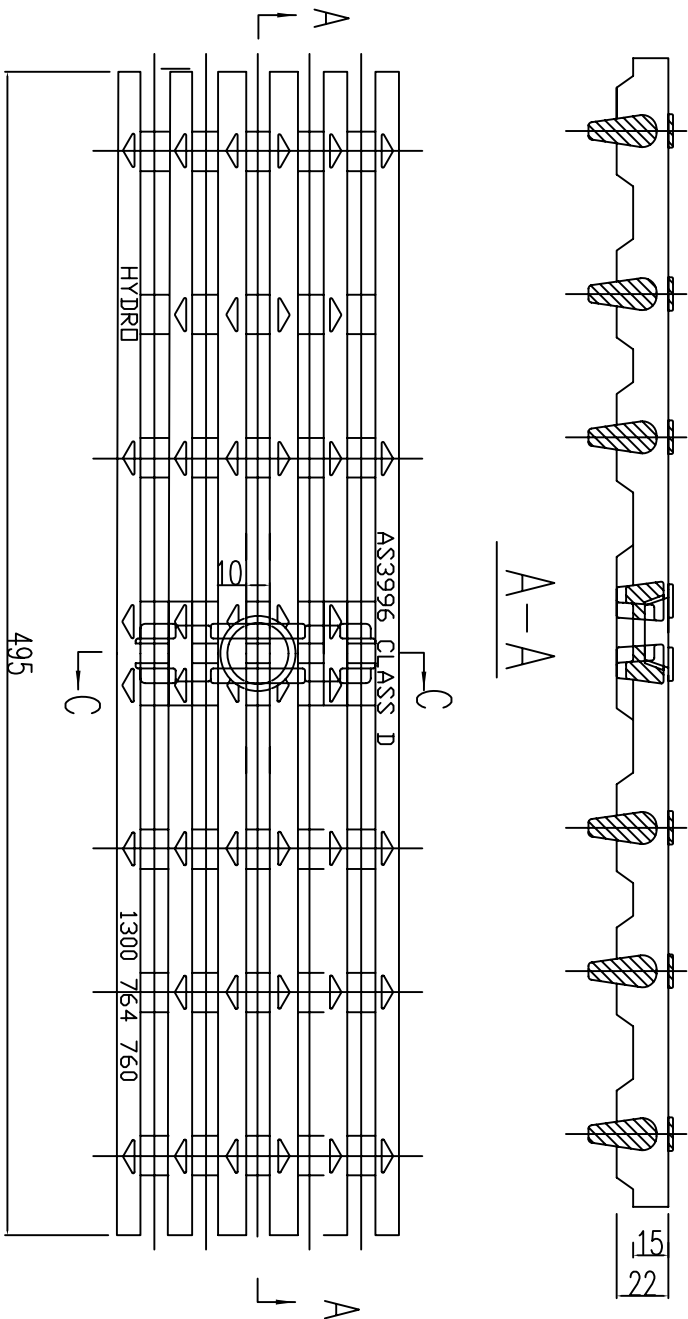

# DATA SHEET

NOTE:

COLOUR: MATT-BLACK

Title		101 INT-CAST IRON INTERCEPT GRATE	
Z1000			
Date	01/08/2008	Drawer	BG
Weight	5.3 KG	Drawing No.	101 INT
Revision		A	
AS 3996		CLASS D210KN	