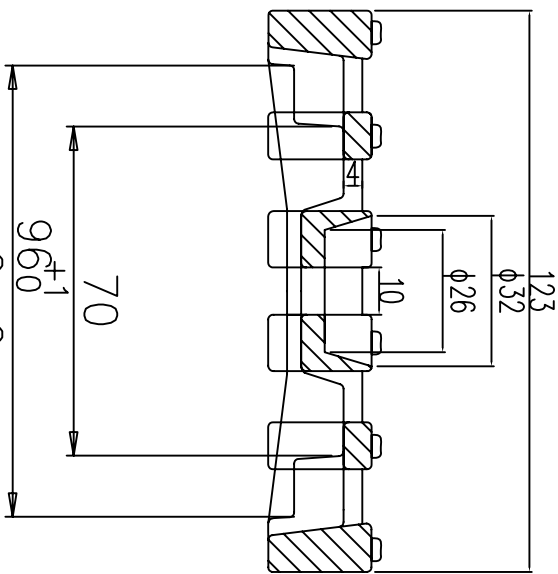

# DATA SHEET

NOTE:

COLOUR: MATT-BLACK

Title		101 INT-CAST IRON INTERCEPT GRATE	
Z1000			
Date	01/08/2008	Drawer	BG
Weight	5.3 KG	Drawing No.	101 INT
Revision		A	
AS 3996		CLASS D210KN	