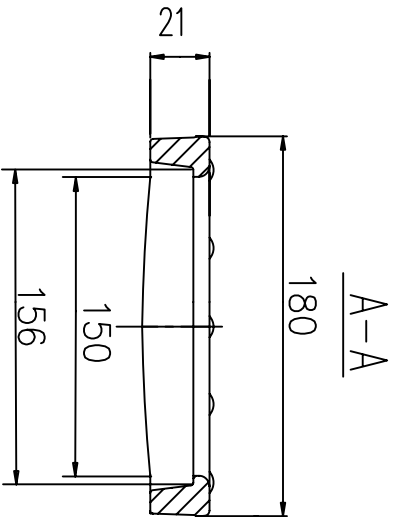

DATA SHEET

NOTE:
COLOUR: MATT-BLACK

Title		160 Ductile Iron Heelguard Grate 0.5M			
Date	30/10/2008	Drawer	BG	Revision	B
Weight	7.7 KG	Drawing No.	143940HG	AS 3996	CLASS D210KN