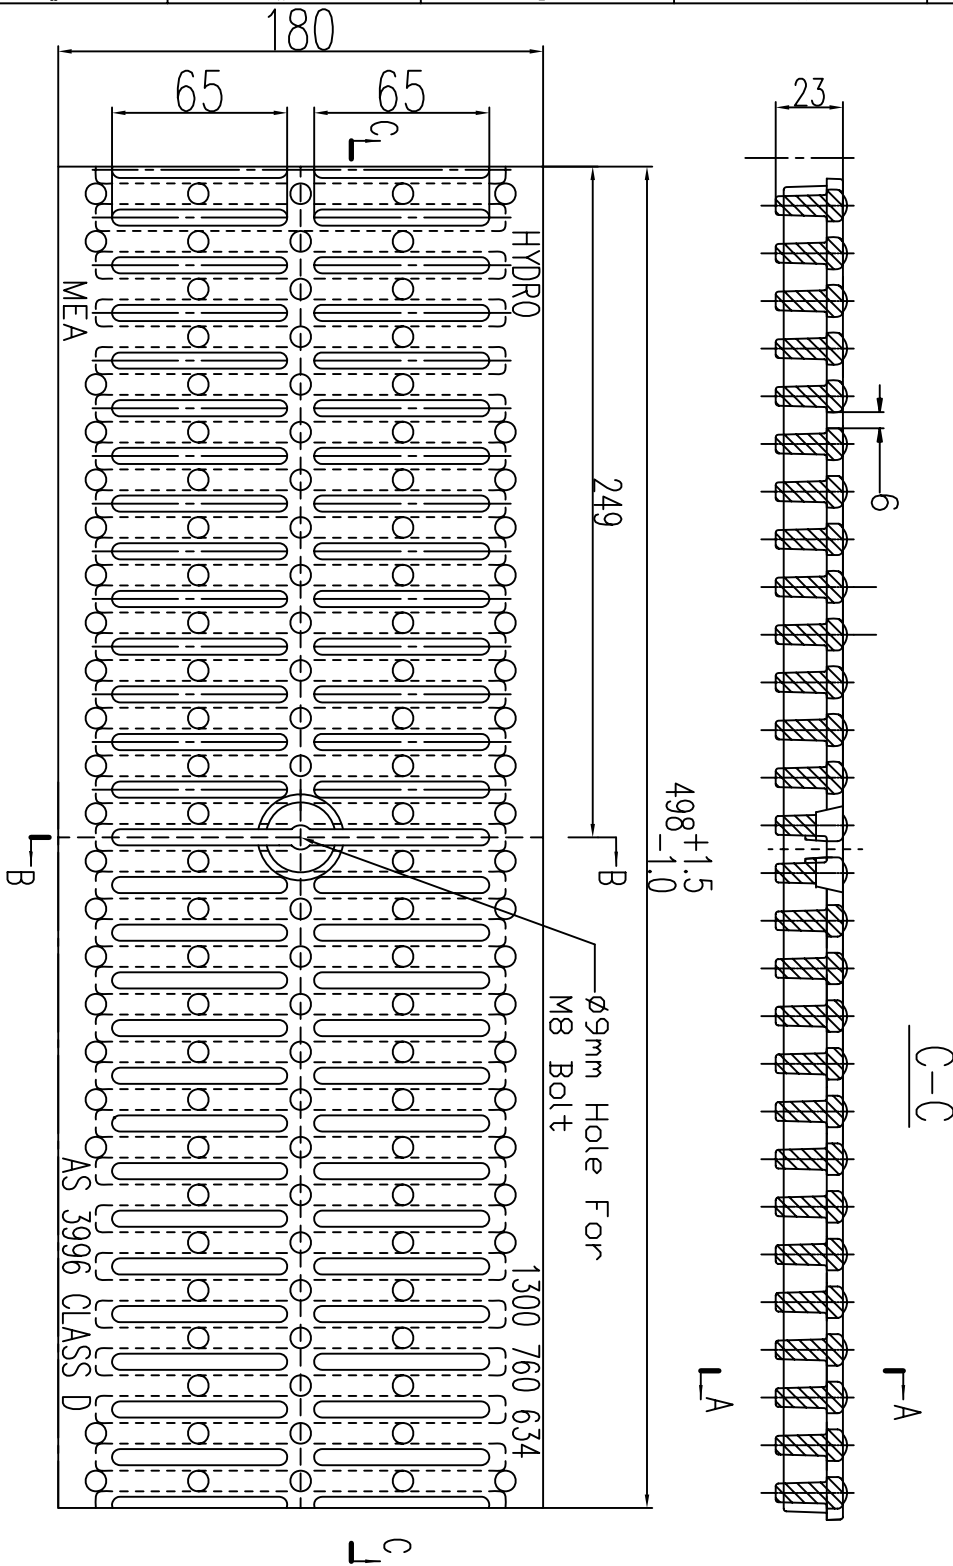

DATA SHEET

NOTE:
COLOUR: MATT-BLACK

Title		160 Ductile Iron Heelguard Grate 0.5M			
Date	30/10/2008	Drawer	BG	Revision	B
Weight	7.7 KG	Drawing No.	143940HG	AS 3996	CLASS D210KN