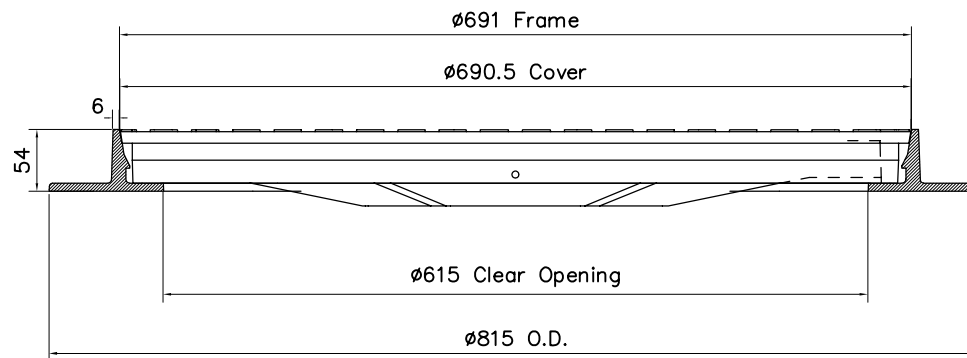

DCC6DWIHUM

Class 'D' Assembly (59 Kg)
With Wide Frame

Cover : DCC6DWIHUMC.Dwg (43Kg)
 Frame: DCC6BF100S.Dwg (16Kg)
 Plug : PLUG.dwg