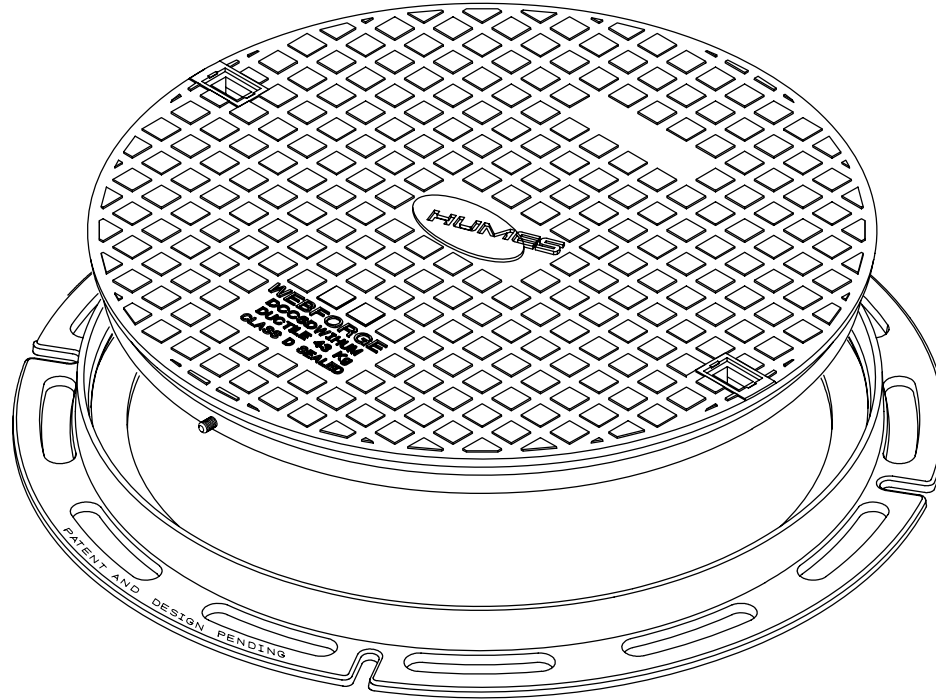

DCC6DWIHUM

Class 'D' Assembly (59 Kg)
With Wide Frame

Cover : DCC6DWIHUMC.Dwg (43Kg)
 Frame: DCC6BF100S.Dwg (16Kg)
 Plug : PLUG.dwg