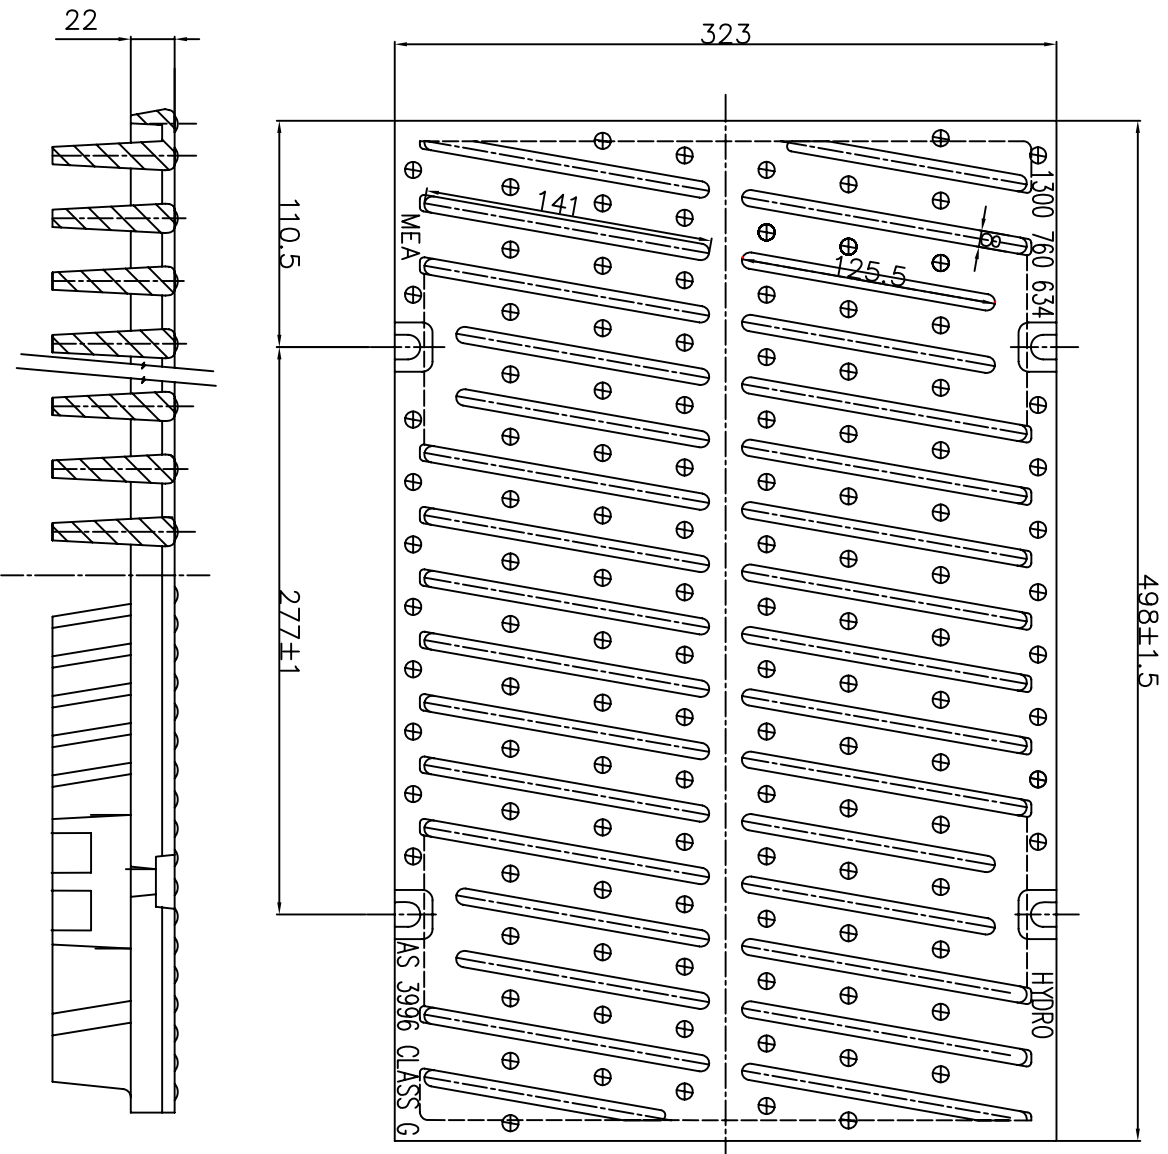

# DATA SHEET

NOTE:

1. COLOUR: MATT-BLACK

Title		Ductile Iron Bolted Heelguard	
Date		12/08/2008	
Weight		153585BH	
Drawing No.		AS 3996 CLASS G900KN	
Revision		A	