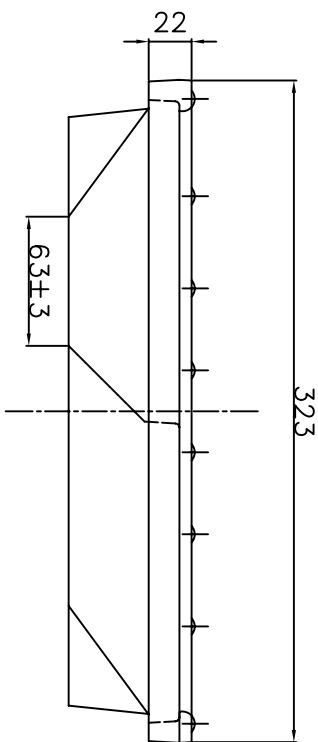

# DATA SHEET

NOTE:

1. COLOUR: MATT-BLACK

Title		Ductile Iron Bolted Heelguard	
Date		12/08/2008	
Weight		153585BH	
Drawing No.		AS 3996 CLASS G900KN	
Revision		A	