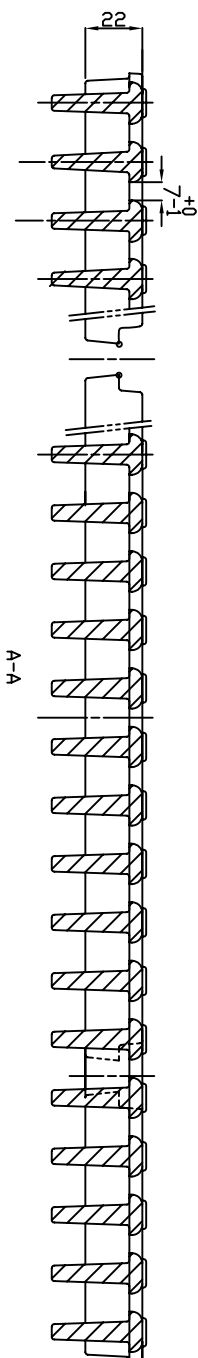

DATA SHEET

Note:

Colour: Matt-Black

Title		Cast Bolted Heelguard Grate C1000		
Date	01/08/2008	Drawer	BG	Revision
Weight		Drawing No.	AS 3996	A
			CLASS G9000KN	