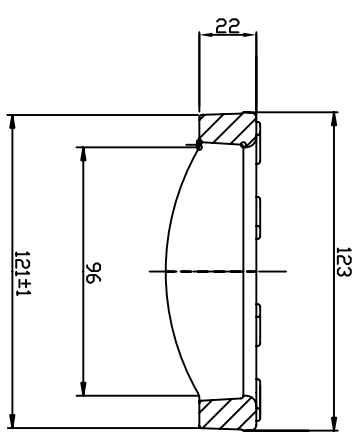

DATA SHEET

Note:

Colour: Matt-Black

Title		Cast Bolted Heelguard Grate C1000		
Date	01/08/2008	Drawer	BG	Revision
Weight		Drawing No.	AS 3996	A
			CLASS G9000KN	