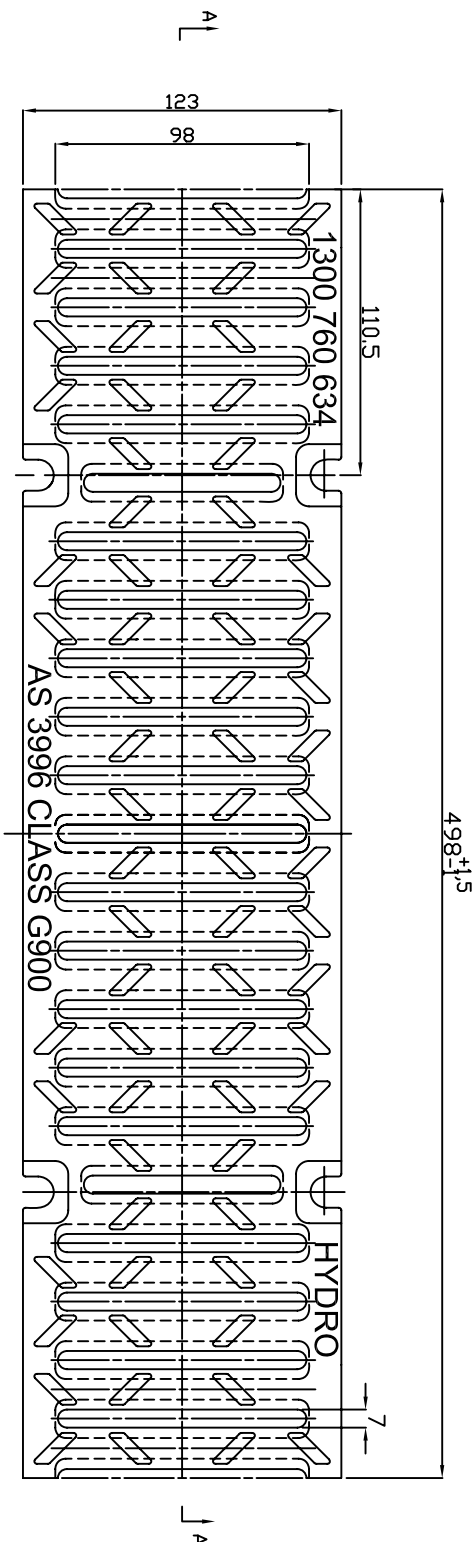

DATA SHEET

Note:

Colour: Matt-Black

Title		Cast Bolted Heelguard Grate C1000		
Date	01/08/2008	Drawer	BG	Revision
Weight		Drawing No.	AS 3996	A
			CLASS G9000KN	